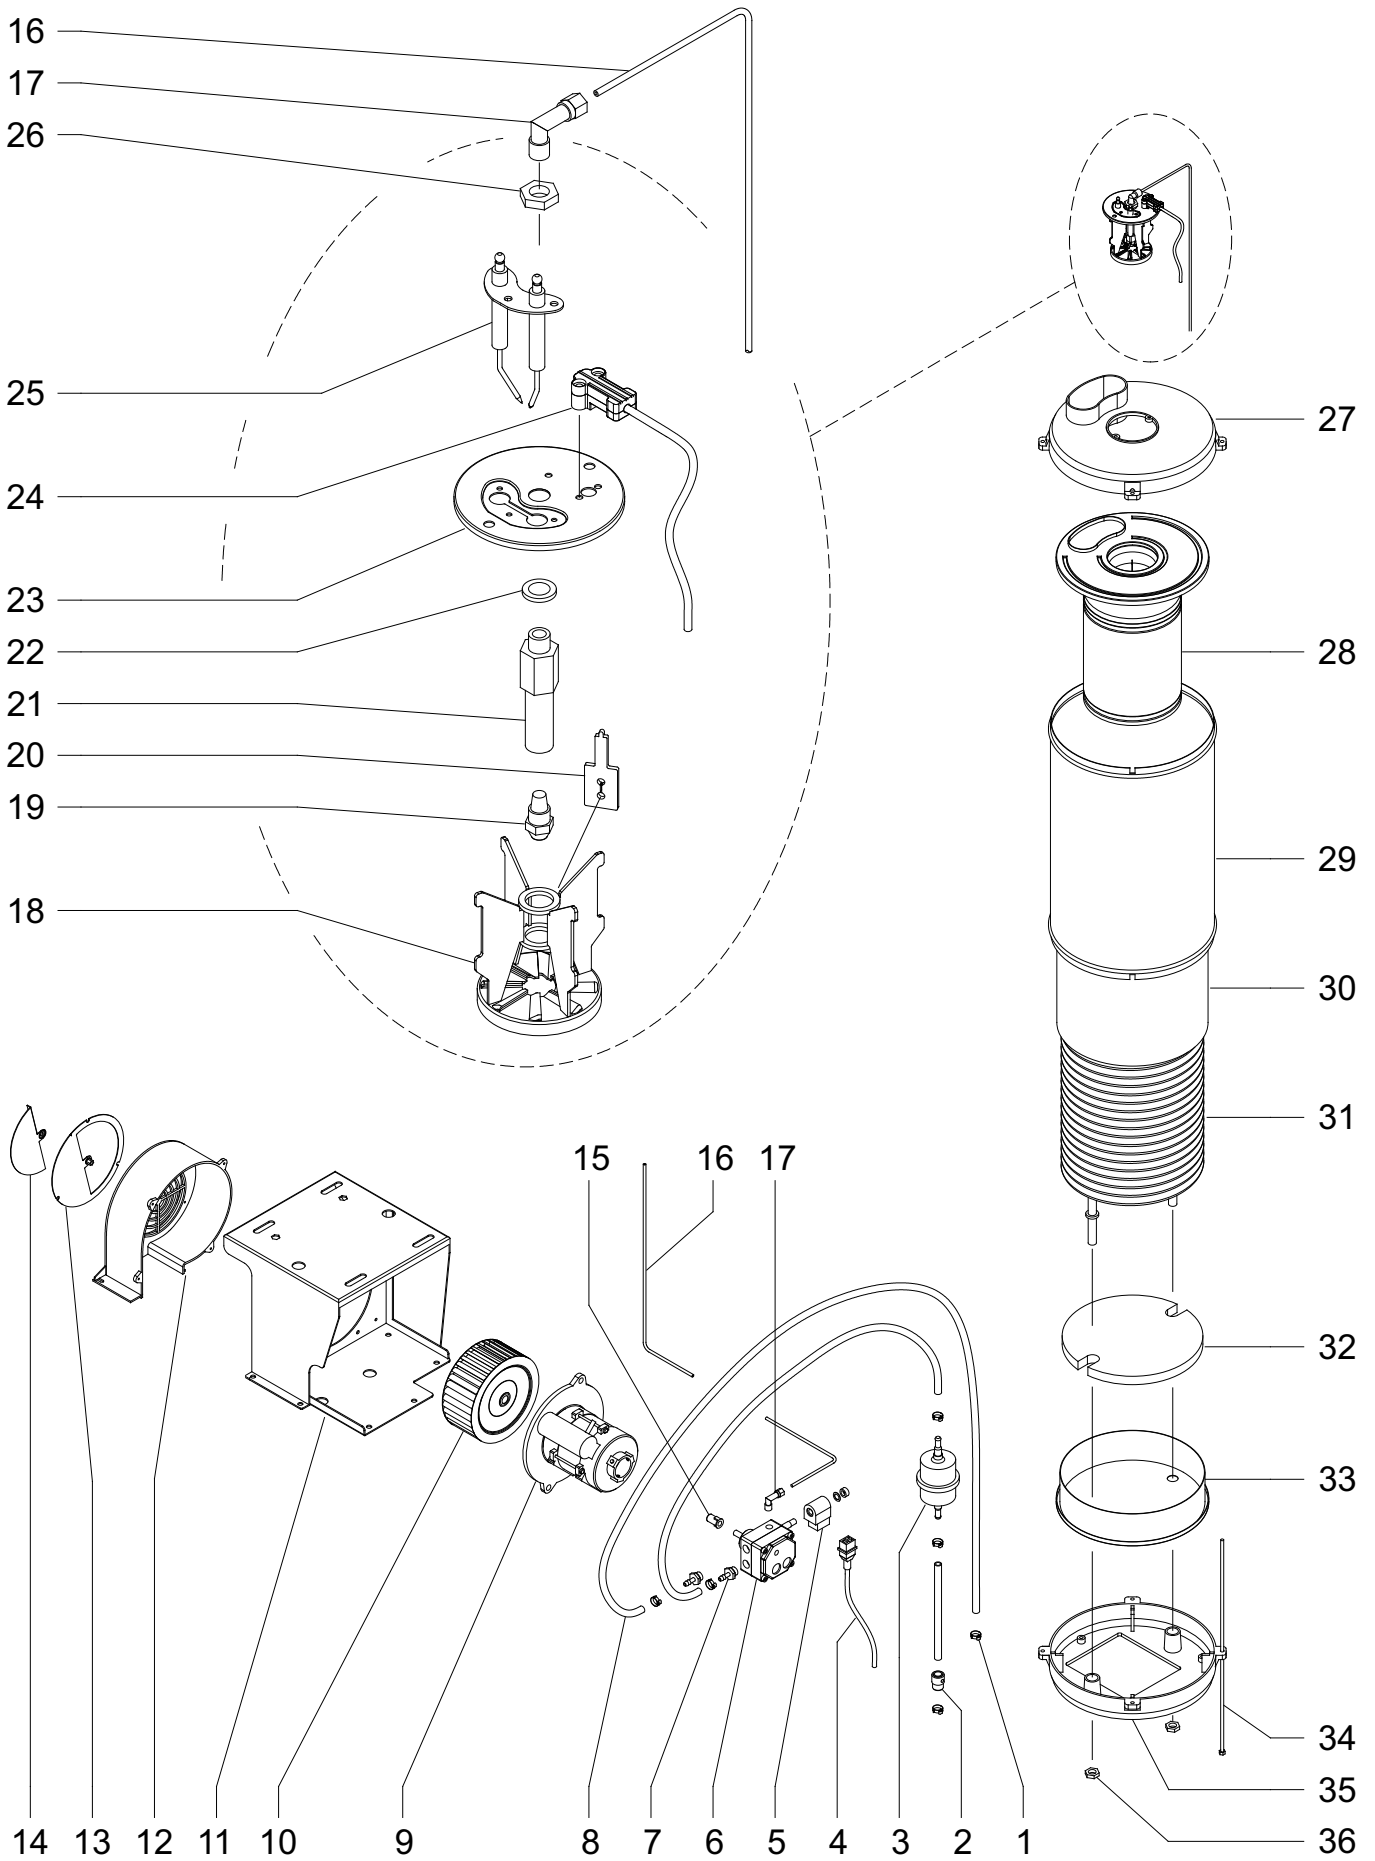

21/04/2017

GR. BOILER-FUN STX - SUPER

EXPLODED VIEW

TABLE N° EXPL00097C

TABLE N° EXPL00097

SPARE PARTS LIST

GR. BOILER-FAN STX - SUPER

21/04/2017